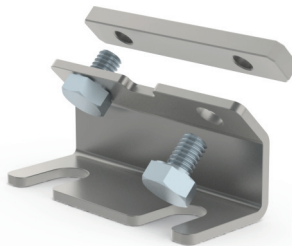

mounting bracket

technical data

body material

stainless steel (304) / steel, galvanized

dimensions

see valve product information